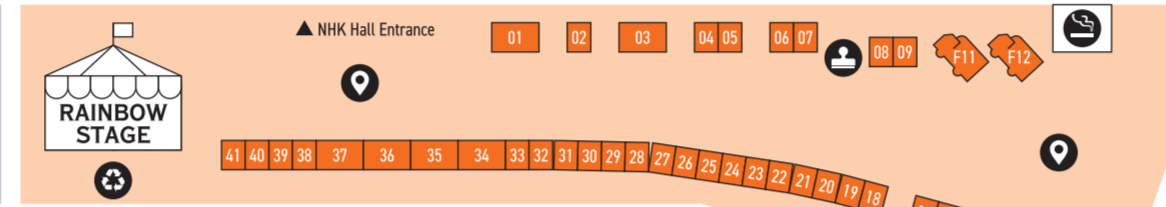

11:00AM-6:00PM *1:00PM on Friday April 19th *Parade is on Sunday April 21st

Organizer: Tokyo Rainbow Pride Supported by: Shibuya Ward

- Parade Reception & Information Booth**
- Wheelchair Accessible Viewing Area**
- General Reception**
- Reach out to us if you need assistance or have any questions. We're here to help! ♪
- Survey Station**
- WC**
- Kids' Space**
*Childcare services are not available.
- Explore our newly established Kids' Space! Perfect for milk, diaper changing, and a brief rest with your child.
- TRP Official Shop**
- Eco Station**
- Stamp Rally Spots**
- Collect all six stamps from stamp rally stops across the venue and win special prizes! ♪
- Photo Op Zone**
- Smoking Areas (supported by JT)**
- Business Pride Partners Board**
- Check out this board where we showcase corporate initiatives on Diversity & Inclusion.
- Map Board**
- Coin-operated Lockers**
- interfm**
- Check out the live broadcast from this special radio booth over the event's 3 days!
- Payphone**
- JAPAN PRIDE 30th × JAPAN PRIDE NETWORK**
SB, PwC Japan Group, Deutsche Bank Group and Ebara Corporation
- Discover Japan Pride Network's nationwide activities while exploring the timeline of Japan's Pride parades through panel exhibitions, and rare historical footage.