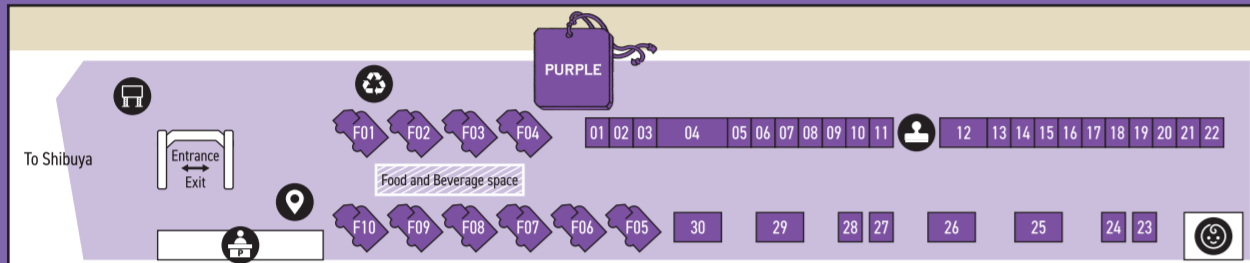

11:00AM-6:00PM *1:00PM on Friday April 19th *Parade is on Sunday April 21st

Organizer: Tokyo Rainbow Pride Supported by: Shibuya Ward

- Parade Reception & Information Booth**
- Wheelchair Accessible Viewing Area**
- General Reception**
- Reach out to us if you need assistance or have any questions. We're here to help! ♪
- Survey Station**
- WC**
- Kids' Space**
*Childcare services are not available.
- Explore our newly established Kids' Space! Perfect for milk, diaper changing, and a brief rest with your child.
- TRP Official Shop**
- Eco Station**
- Stamp Rally Spots**
- Collect all six stamps from stamp rally stops across the venue and win special prizes! ♪
- Photo Op Zone**
- Smoking Areas (supported by JT)**
- Business Pride Partners Board**
- Check out this board where we showcase corporate initiatives on Diversity & Inclusion.
- Map Board**
- Coin-operated Lockers**
- interfm**
- Check out the live broadcast from this special radio booth over the event's 3 days!
- Payphone**
- JAPAN PRIDE 30th × JAPAN PRIDE NETWORK**
SB, PwC Japan Group, Deutsche Bank Group and Ebara Corporation
- Discover Japan Pride Network's nationwide activities while exploring the timeline of Japan's Pride parades through panel exhibitions, and rare historical footage.